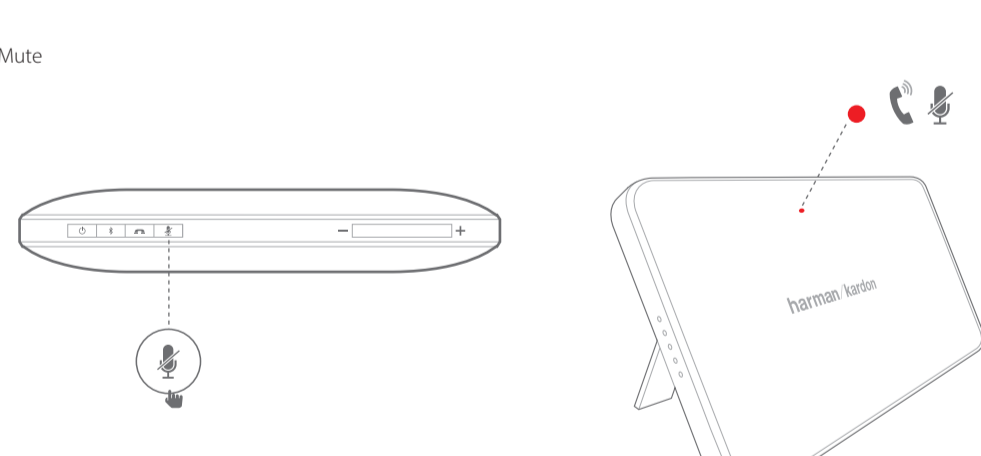

ESQUIRE 2

What's in the box

Quick Start Guide
Guide de démarrage rapide

Buttons

Connections

Bluetooth®

Stand

Individual conferencing

Group conferencing

Mute

Charging

Battery charging indication

LED behavior

(Blue)	(Blue)	(Green)	(Green)	(Red)
Bluetooth Pairing	Bluetooth Connected	Call ringing	Call active	Call on mute

EN

- Bluetooth version: 4.1
- Support: A2DP v1.3, AVRCP v1.5, HFP v1.6, HSP v1.2
- Transducers: 4 x 32mm
- Rated power: 2 x 8W
- Frequency response: 75–20kHz
- Signal-to-noise ratio: > 80dB
- USB charge out: maximum 5V 1A
- Battery type: Lithium polymer (3.7V, 3200mAh)
- Music play time: Up to 8 hours (varies by volume level and audio content)
- Battery charge time: 3.5 to 5.5 hours (varies by charging current, 5V, 2A maximum)
- Bluetooth® transmitter frequency range: 2.402GHz~2.480GHz
- Bluetooth® transmitter power: 0~4dBm
- Bluetooth® transmitter modulation: GFSK, 8DPSK, π/4 DQPSK
- Dimensions (W x D x H): 190mm x 34mm x 130mm
- Weight: 599g