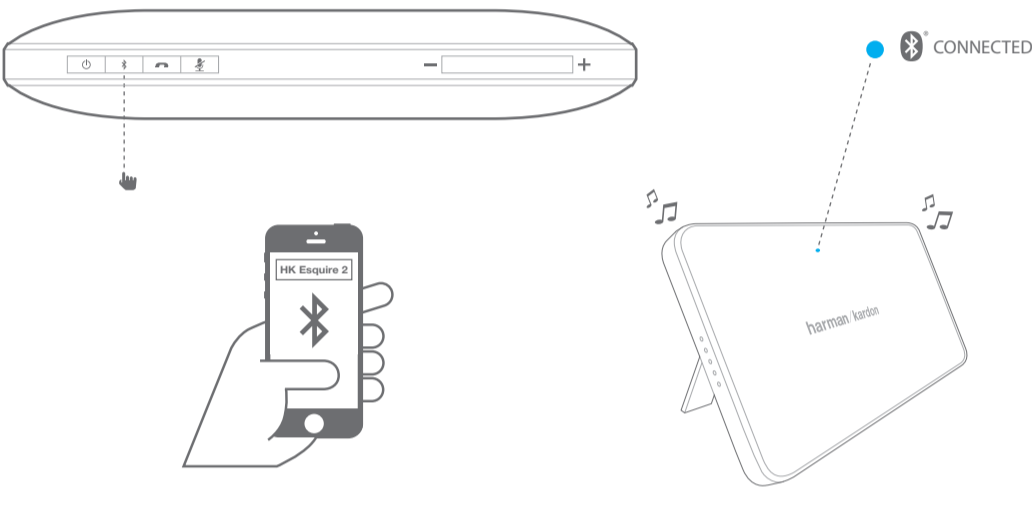

ESQUIRE 2

What's in the box

Quick Start Guide
Guide de démarrage rapide

Buttons

Connections

Bluetooth®

Stand

Individual conferencing

Group conferencing

Mute

Charging

Battery charging indication

LED behavior

(Blue)	(Blue)	(Green)	(Green)	(Red)
Bluetooth Pairing	Bluetooth Connected	Call ringing	Call active	Call on mute

EN

- Bluetooth version: 4.1
- Support: A2DP v1.3, AVRCP v1.5, HFP v1.6, HSP v1.2
- Transducers: 4 x 32mm
- Rated power: 2 x 8W
- Frequency response: 75–20kHz
- Signal-to-noise ratio: > 80dB
- USB charge out: maximum 5V 1A
- Battery type: Lithium polymer (3.7V, 3200mAh)
- Music play time: Up to 8 hours (varies by volume level and audio content)
- Battery charge time: 3.5 to 5.5 hours (varies by charging current, 5V, 2A maximum)
- Bluetooth® transmitter frequency range: 2.402GHz~2.480GHz
- Bluetooth® transmitter power: 0~4dBm
- Bluetooth® transmitter modulation: GFSK, 8DPSK, π/4 DQPSK
- Dimensions (W x D x H): 190mm x 34mm x 130mm
- Weight: 599g