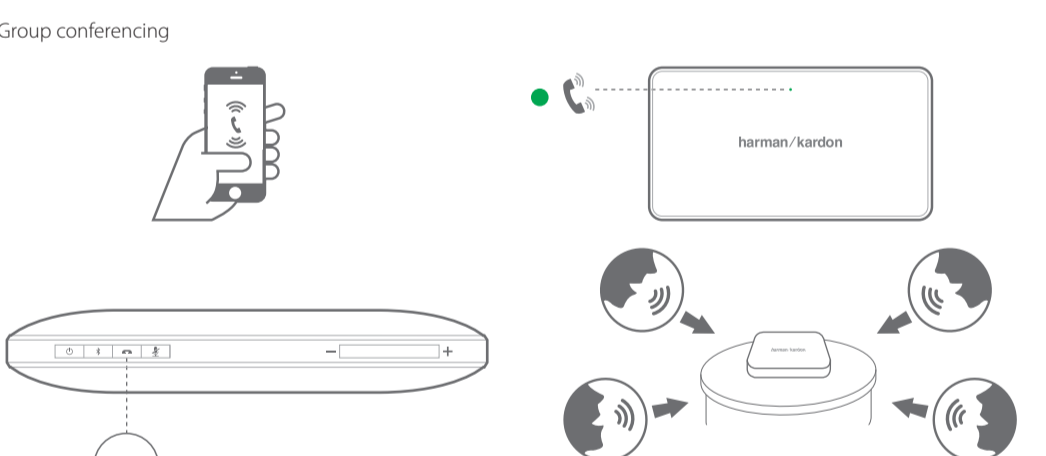

ESQUIRE 2

What's in the box

Quick Start Guide
Guide de démarrage rapide

Buttons

Connections

Bluetooth®

Stand

Individual conferencing

Group conferencing

Mute

Charging

Battery charging indication

LED behavior

(Blue)	(Blue)	(Green)	(Green)	(Red)
Bluetooth Pairing	Bluetooth Connected	Call ringing	Call active	Call on mute

EN

- Bluetooth version: 4.1
- Support: A2DP v1.3, AVRCP v1.5, HFP v1.6, HSP v1.2
- Transducers: 4 x 32mm
- Rated power: 2 x 8W
- Frequency response: 75–20kHz
- Signal-to-noise ratio: > 80dB
- USB charge out: maximum 5V 1A
- Battery type: Lithium polymer (3.7V, 3200mAh)
- Music play time: Up to 8 hours (varies by volume level and audio content)
- Battery charge time: 3.5 to 5.5 hours (varies by charging current, 5V, 2A maximum)
- Bluetooth® transmitter frequency range: 2.402GHz~2.480GHz
- Bluetooth® transmitter power: 0~4dBm
- Bluetooth® transmitter modulation: GFSK, 8DPSK, π/4 DQPSK
- Dimensions (W x D x H): 190mm x 34mm x 130mm
- Weight: 599g